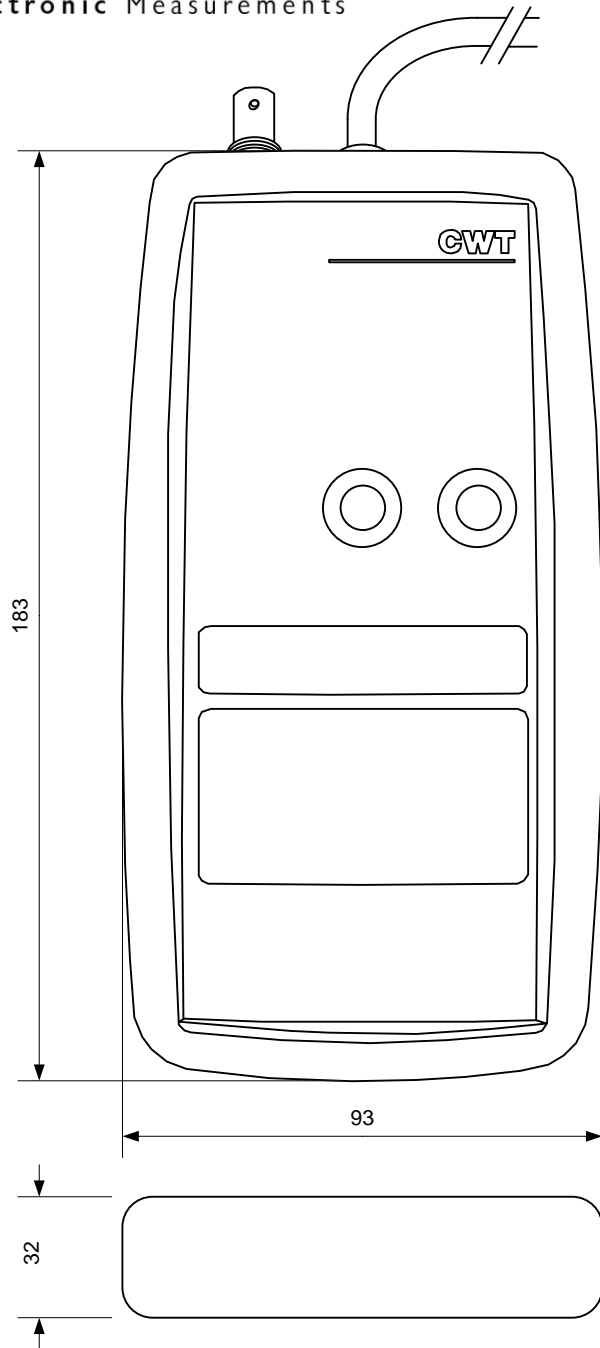

# PENI

Power Electronic Measurements

Distributed By:

**GMW Associates**

955 Industrial Road, San Carlos, CA, 94070 USA

PHONE: +1 650-802-8292 FAX: +1 650-802-8298

EMAIL: sales@gmw.com WEB: www.gmw.com

Design file	Dimension Drawing
Product file	CWTUM
Revision date	Sept 2013
Issue No.	02
Sheet No.	1 of 1
Notes	For Guidance ONLY

Coil and Cable lengths are selectable from our standard range or made to specific requirements

**All dimensions mm  
Drawing Not To Scale**