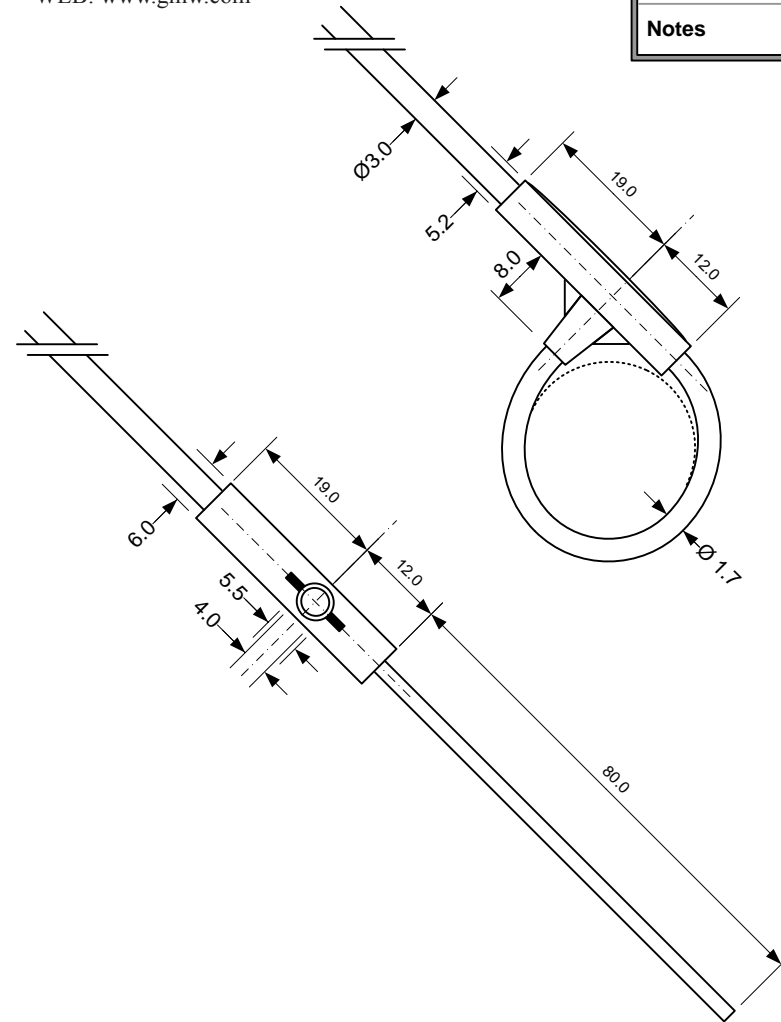

# PENI

Power Electronic Measurements

Distributed By:

**GMW Associates**

955 Industrial Road, San Carlos, CA, 94070 USA

PHONE: +1 650-802-8292 FAX: +1 650-802-8298

EMAIL: sales@gmw.com WEB: www.gmw.com

Design file	Dimension Drawing
Product file	CWTUM
Revision date	Sept 2013
Issue No.	02
Sheet No.	1 of 1
Notes	For Guidance ONLY

Coil and Cable lengths are selectable from our standard range or made to specific requirements

**All dimensions mm  
Drawing Not To Scale**